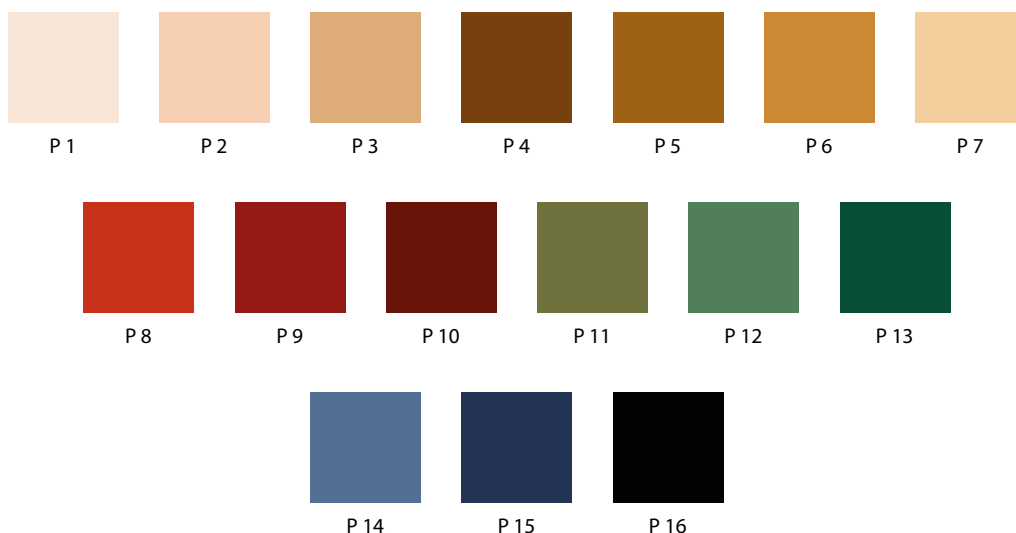

PRIME

COLLECTION

AXPROCARPETS

PRIME

palette

Our **Fast Track** programme contains three colour palettes: **VIVAT, PRIME, EARTH**. This designing brochure presents design inspirations for the Fast Track programme based on the colour palette **PRIME**.

The **PRIME** palette contains 16 colours shown below. The palette is a composition of golden beige, blue, red and green tones dedicated to elaboration of classical designs but also interpretation of present perception of classics. This allows free creation of beautiful and various designs. You can choose any design from the catalogue or modify any of them in almost unlimited way. You can also treat the designs as a source of inspiration in order to elaborate individual designs suited to the client's expectations.

Selecting a Fast Track programme means choosing one of three colour palettes: **VIVAT, PRIME, EARTH**.

palette PRIME

Designing and production in the Fast Track programme guarantees lower prices and fastest production lead time.